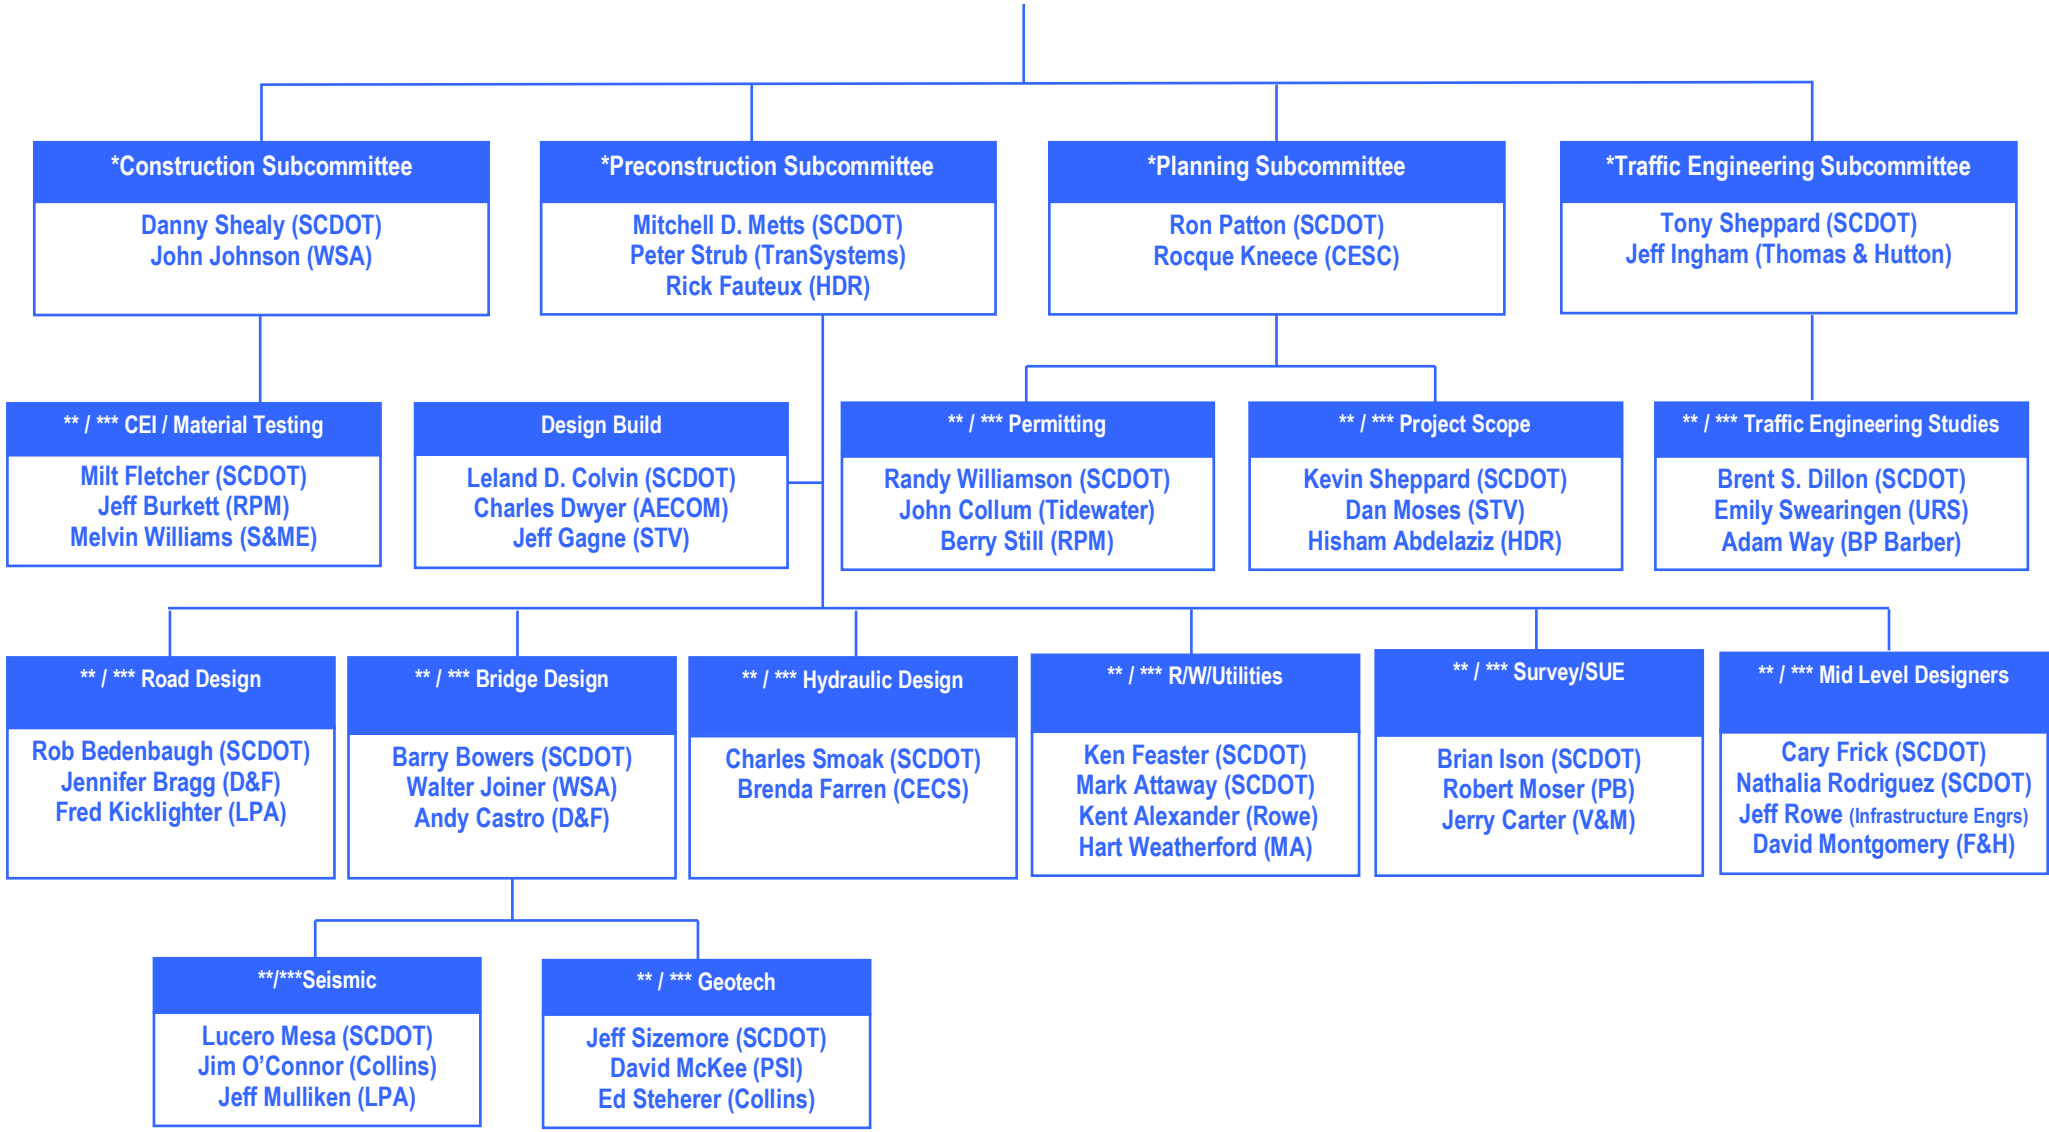

SCDOT/ACEC-SC Partnering Committee
 Mitchell D. Metts (SCDOT)
 David Taylor (Wilbur Smith Associates)

* Establish goals for the year

** Implementation of goals

*** Training / PDH Hours